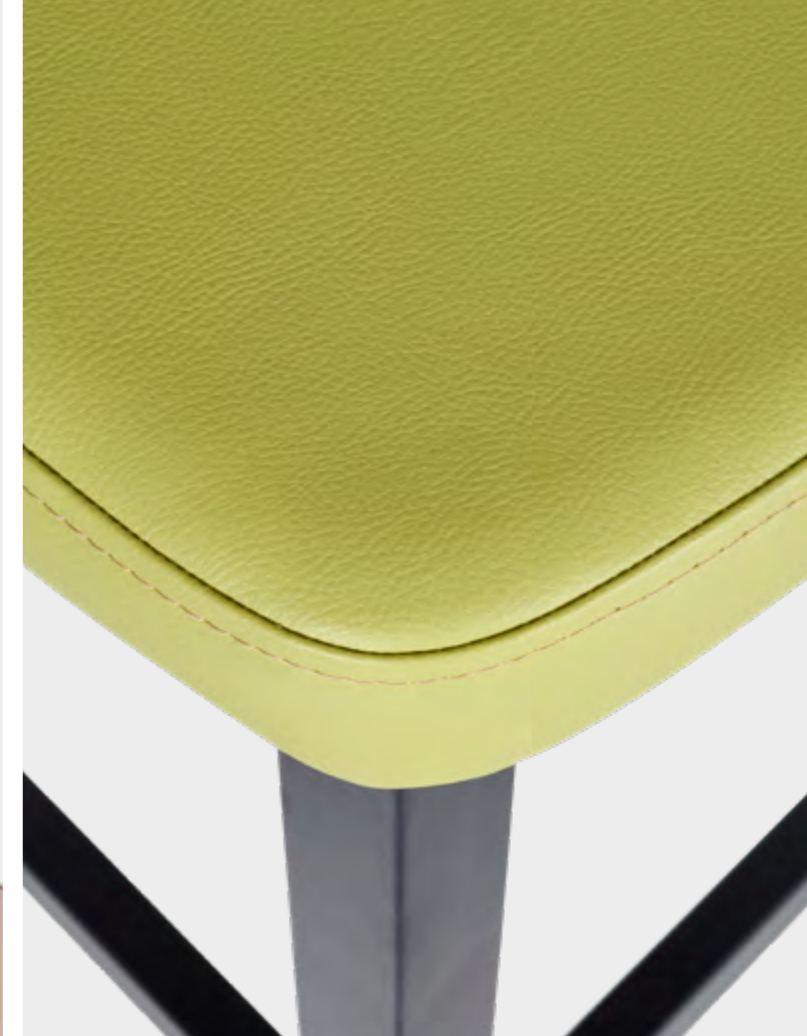

Christa
High Stool
LIME

PRODUCT CODE 64101