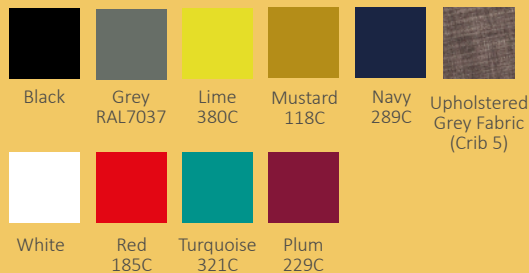

POLYPROPYLENE

SHOREDITCH

family