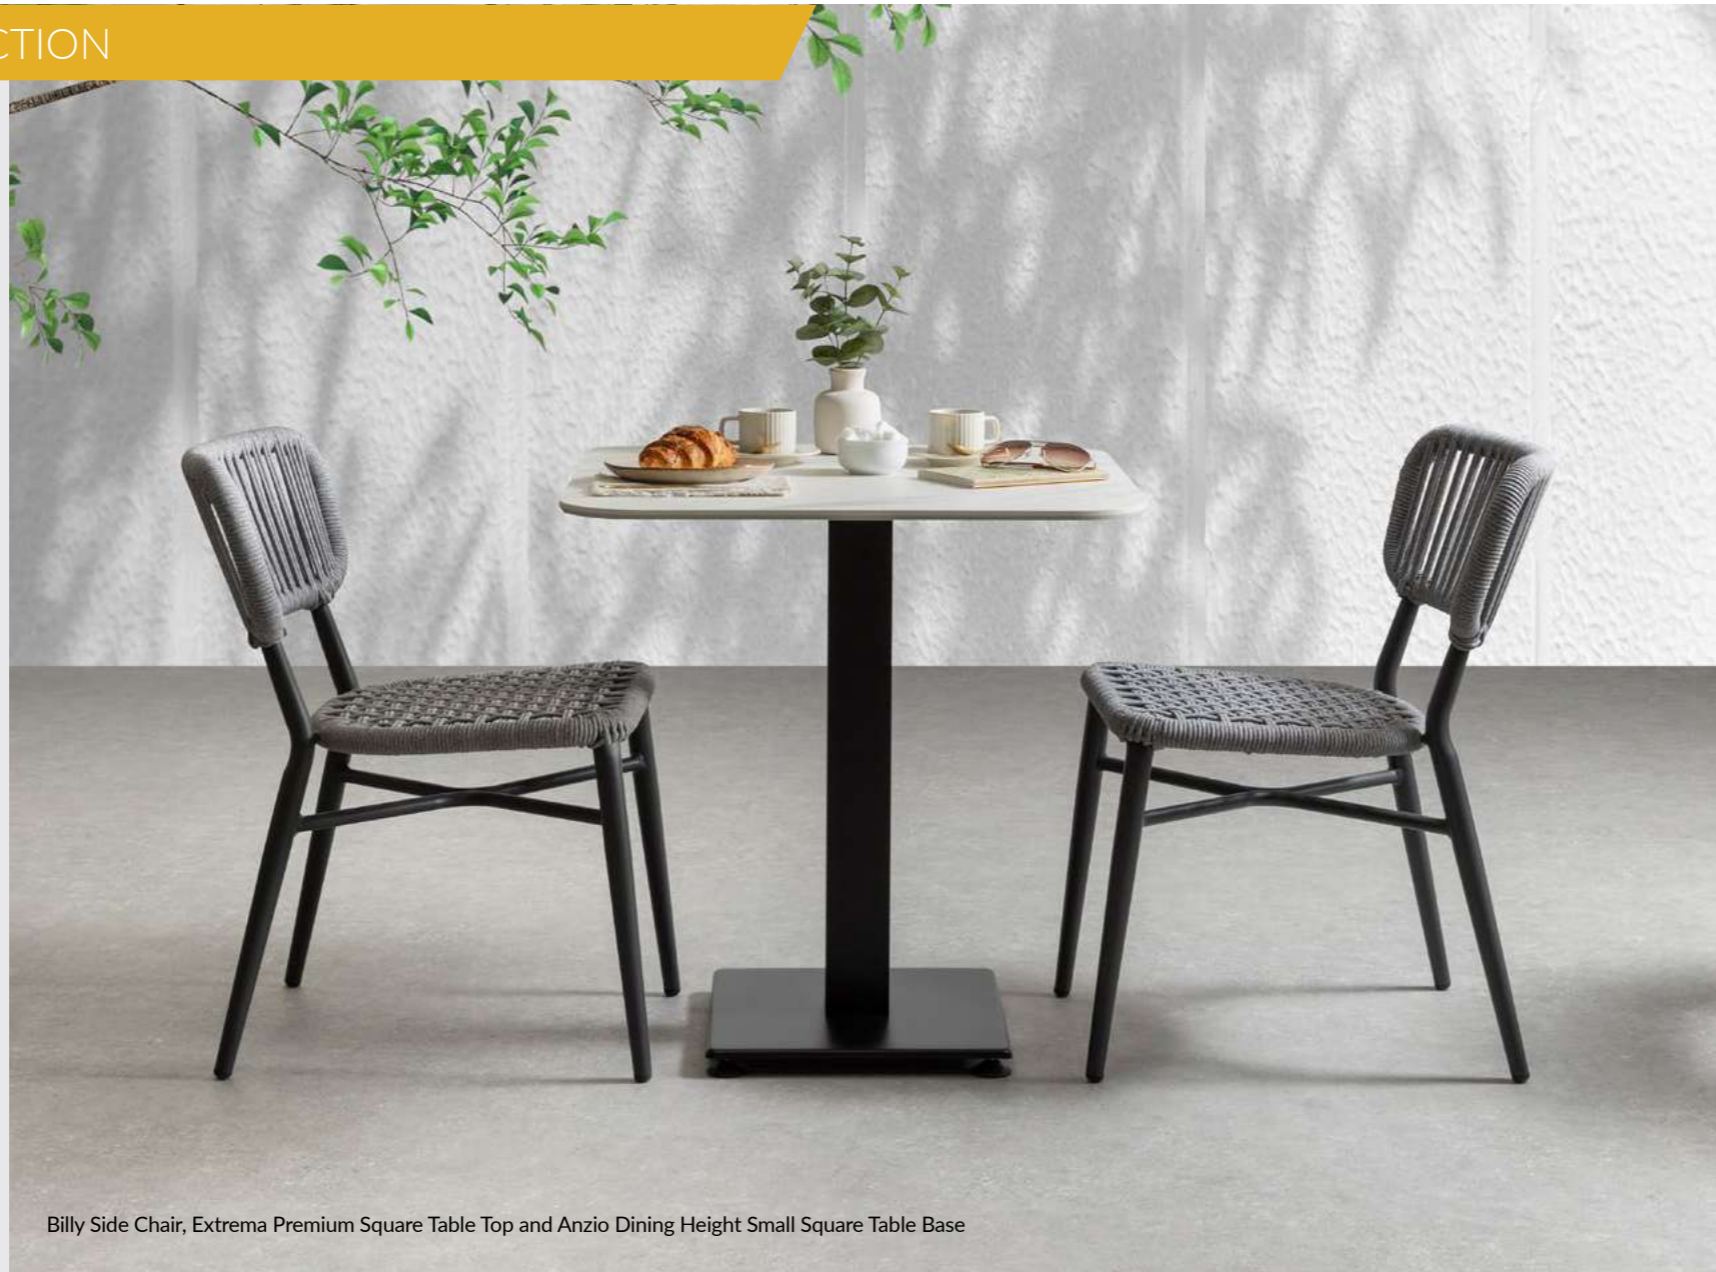

NEW BILLY COLLECTION

FEATURES AND BENEFITS

- Strong rust-proof, lightweight aluminium frame
- Smooth powder-coated finish
- High quality weather-resistant rope seat and back
- Shaped frame and supportive seat for optimum comfort
- Stackable up to 4 chairs
- Floor protectors fitted
- For outdoor and indoor use

COLOURS

NEW BILLY SIDE CHAIR

PRODUCT DETAILS

HEIGHT	77.5cm	WIDTH	49cm
DEPTH	60cm	SEAT HEIGHT	45.5cm
WEIGHT	3.4kg		

Billy Side Chair, Extrema Premium Square Table Top and Anzio Dining Height Small Square Table Base

NEW BILLY ARMCHAIR

PRODUCT DETAILS

HEIGHT	76cm	WIDTH	57cm
DEPTH	60.5cm	SEAT HEIGHT	46cm
WEIGHT	4.6kg