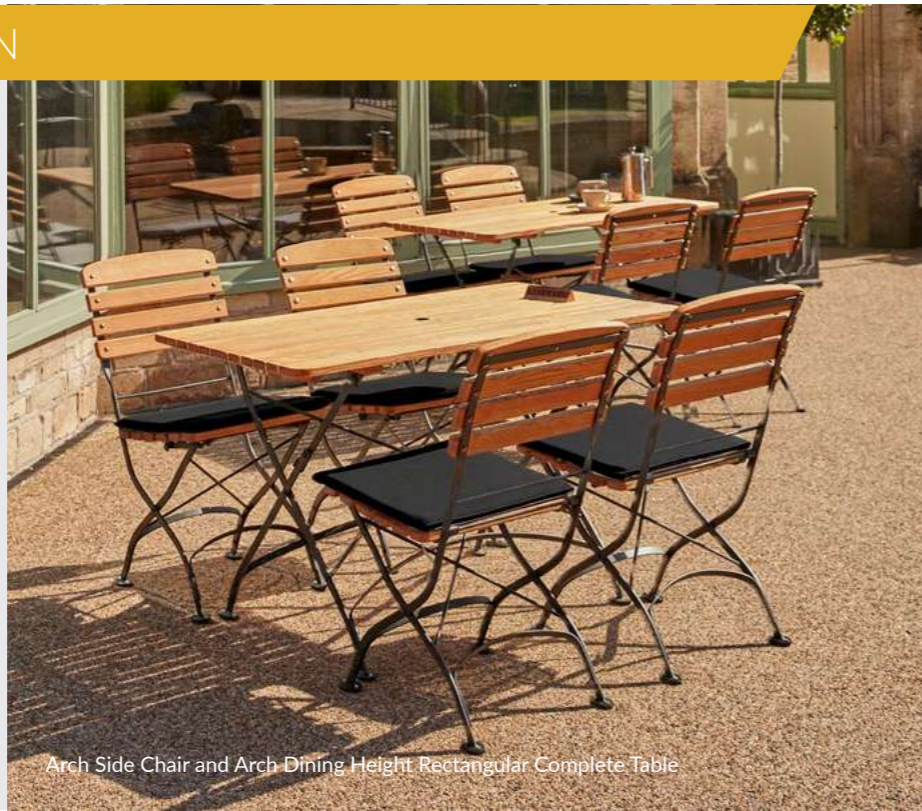

ARCH COLLECTION

FEATURES AND BENEFITS

- Made from high-quality Robinia wood
- Frames constructed from galvanised wrought iron
- Tables feature central parasol hole
- Furniture can be folded for easy storage
- Seat pad cushion available
- For outdoor use

COLOURS

Arch Side Chair and Arch Dining Height Rectangular Complete Table