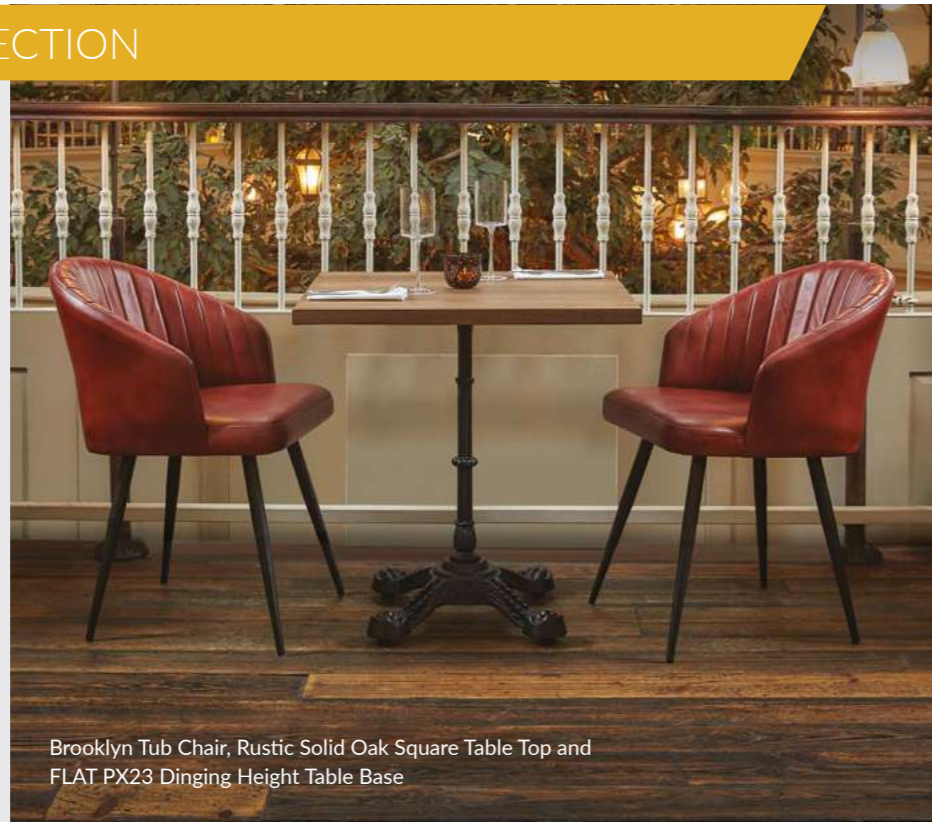

BROOKLYN COLLECTION

FEATURES AND BENEFITS

- Genuine leather seat and backrest in a choice of four colours
- Striking ribbed upholstery on inside back
- Strong powder-coated iron frame
- Bar Stool has metal footrest for additional support
- For indoor use

COLOURS

*Not available as a Bar Stool

Brooklyn Tub Chair, Rustic Solid Oak Square Table Top and FLAT PX23 Dinging Height Table Base