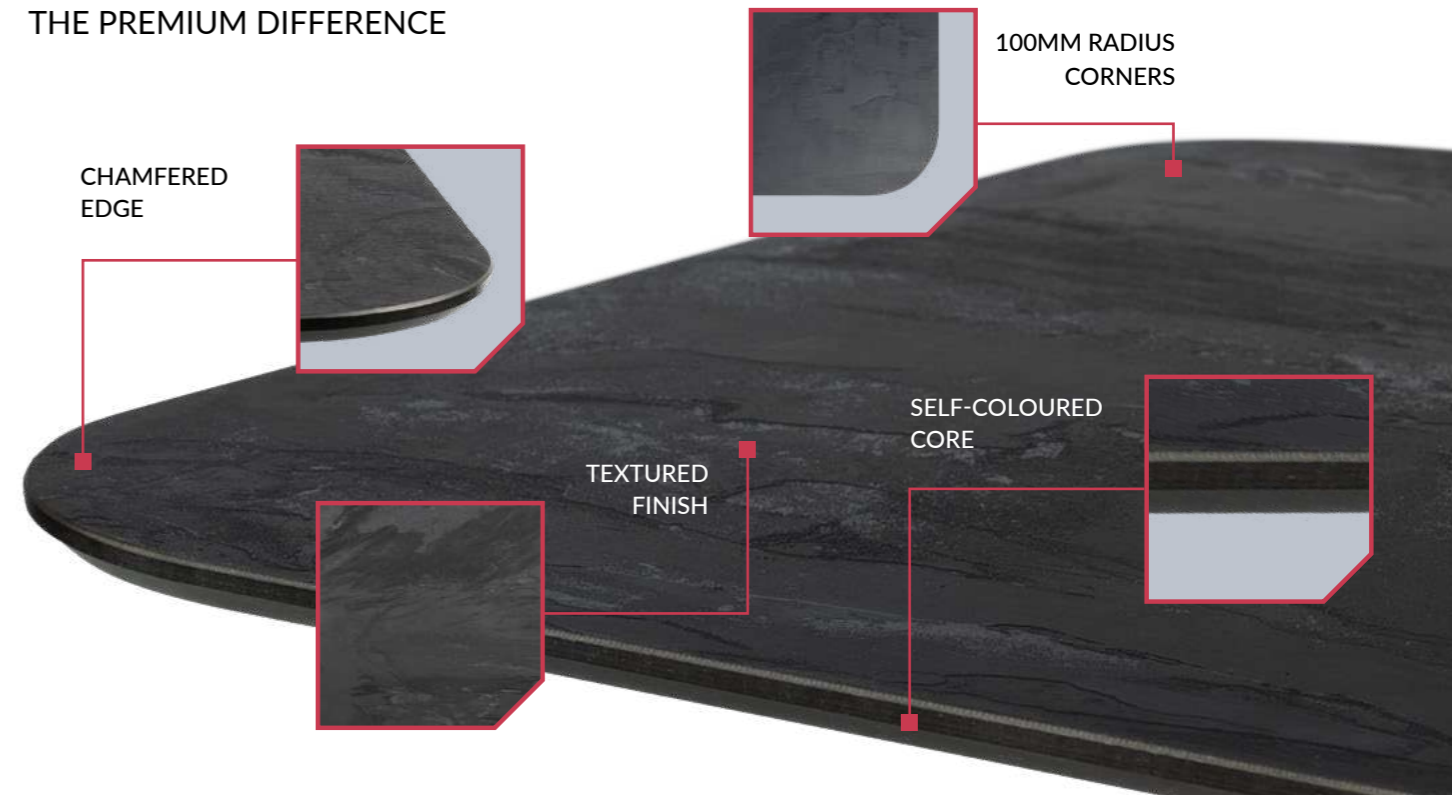

THE PREMIUM DIFFERENCE