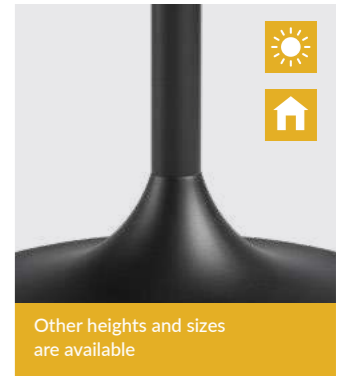

ZARO TABLE BASES ■