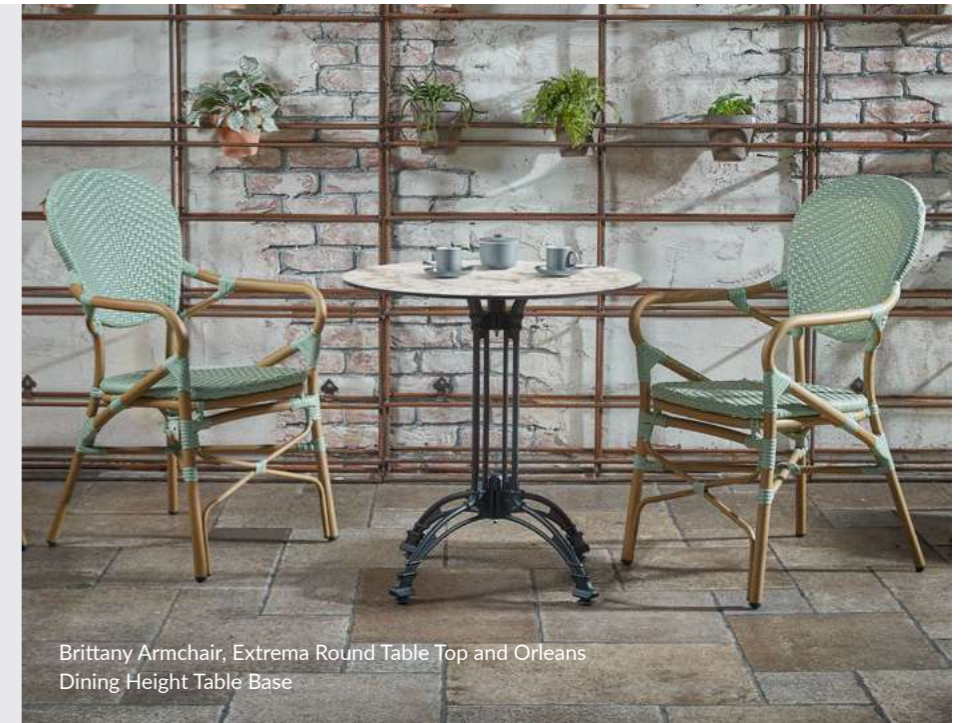

BRITTANY ARMCHAIR

PRODUCT DETAILS

HEIGHT	95cm	WIDTH	57cm
DEPTH	63cm	SEAT HEIGHT	45cm
WEIGHT	4.3kg		

Frame crafted from durable, recyclable aluminium