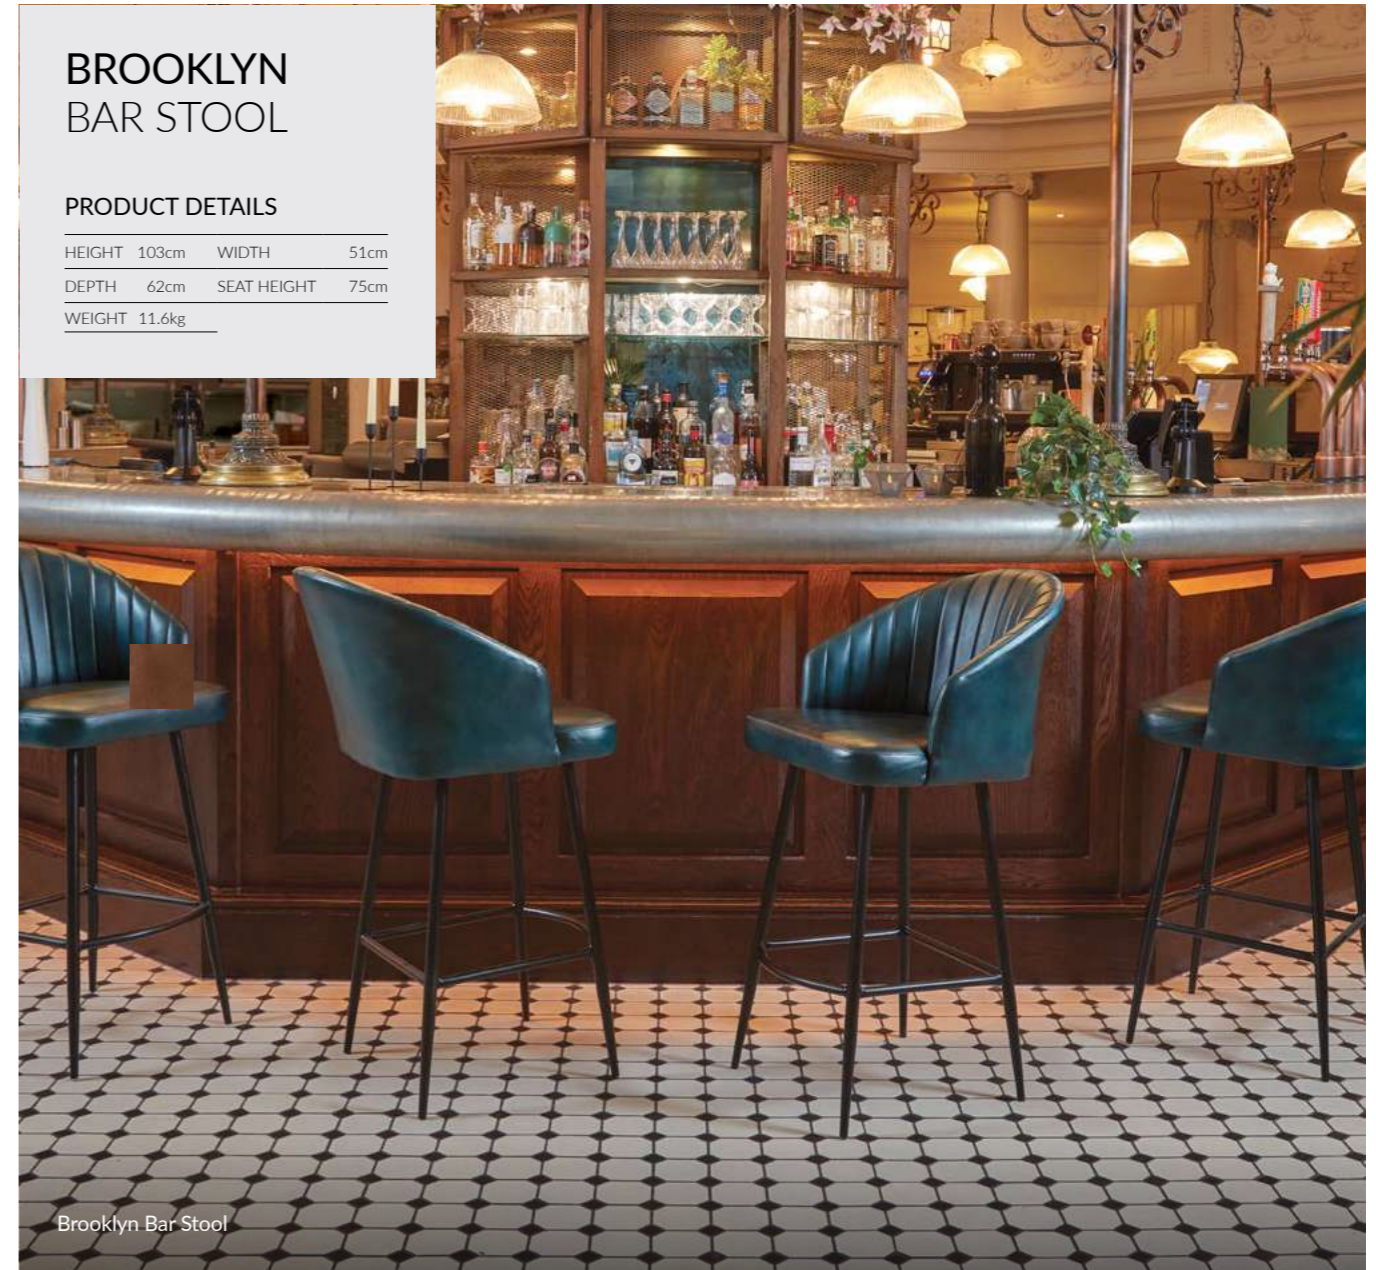

BROOKLYN BAR STOOL

PRODUCT DETAILS

HEIGHT	103cm	WIDTH	51cm
DEPTH	62cm	SEAT HEIGHT	75cm
WEIGHT	11.6kg		

Brooklyn Bar Stool