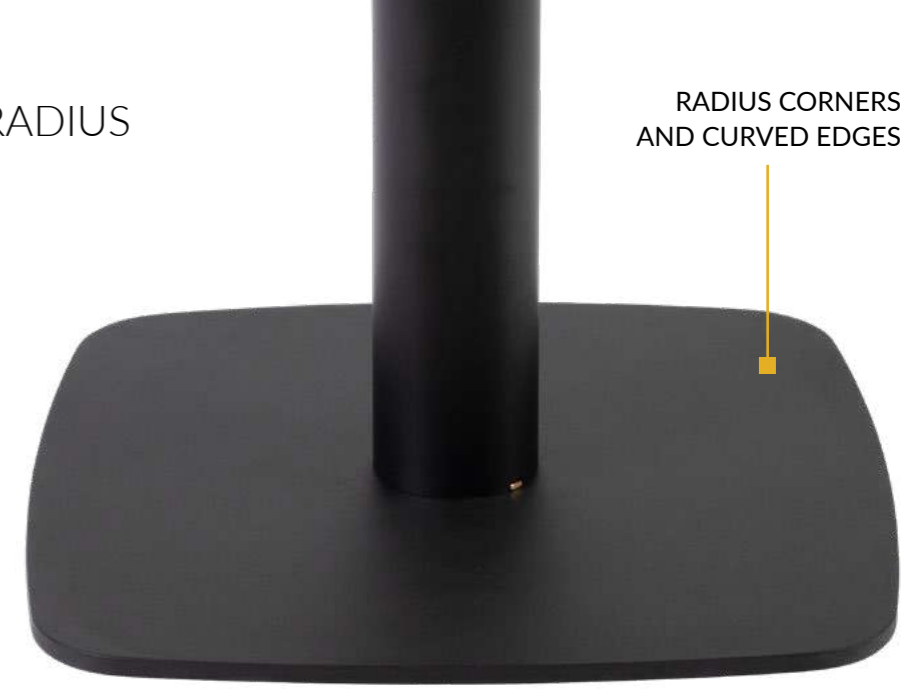

FEATURES AND BENEFITS

- Sleek contemporary design
- Stylish fluted aluminium column
- Black powder-coated steel base
- Sleek, modern design in round, square, radius and rectangular formats

COLOURS

STYLISH FLUTED  
ALUMINIUM COLUMN

**NEW** BOSTON SLEEK RADIUS  
EDGES TABLE BASES

FEATURES AND BENEFITS

- Modern high-end design
- Radius corners and curved edges
- Crafted from black powder-coated steel
- Available as square or rectangle base

COLOURS

RADIUS CORNERS  
AND CURVED EDGES

Boston Slek Fluted Large Square Dining Height Table Base, Genuine Carrara Marble Square Table Top and Wishbone Style Armchair

Boston Slek Radius Edges Large Rectangular Dining Height Table Base, Extrema Premium Rectangular Table Top and Savanna Side Chair