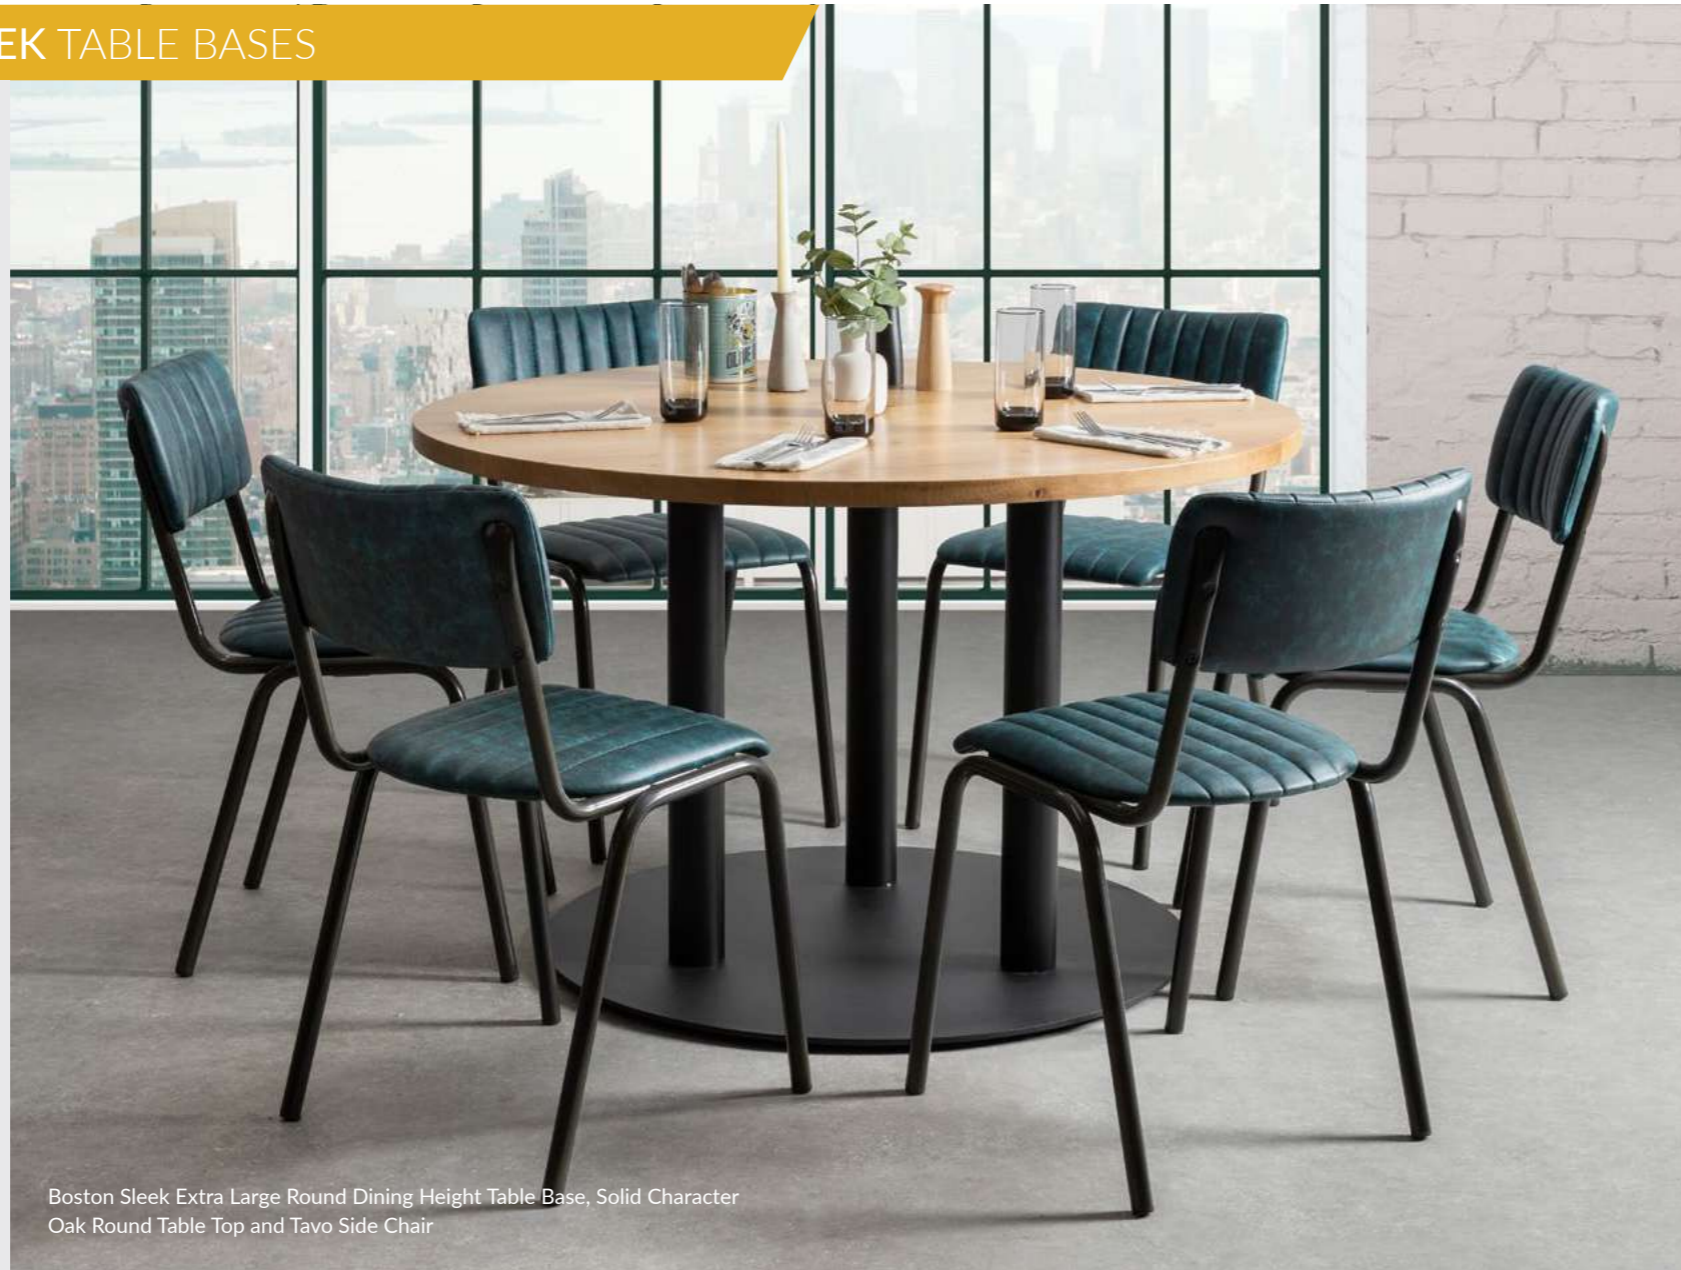

NEW BOSTON SLEEK TABLE BASES

FEATURES AND BENEFITS

- Crafted from black powder-coated steel and aluminium
- Sleek, modern design in round, square, radius and rectangular formats
- Extremely strong, durable and low maintenance
- Available with black, black and gold, or fluted columns
- Heavy base plate and adjustable feet for stability
- Available in coffee, dining, mid, or bar height
- For indoor use

COLOURS

ALL BOSTON SLEEK BASE ELEMENTS ARE INTERCHANGEABLE.

SEE PAGE 74 FOR OUR BOSTON SLEEK BASE CONFIGURATION GUIDE.

Boston Sleek Extra Large Round Dining Height Table Base, Solid Character Oak Round Table Top and Tavo Side Chair

NEW BOSTON SLEEK EXTRA LARGE ROUND TABLE BASES

FEATURES AND BENEFITS

- Three columns on an extra large base
- Crafted from black powder-coated steel
- Holds table tops up to 150cm square or 180cm round
- Available with black, black and gold, or fluted columns