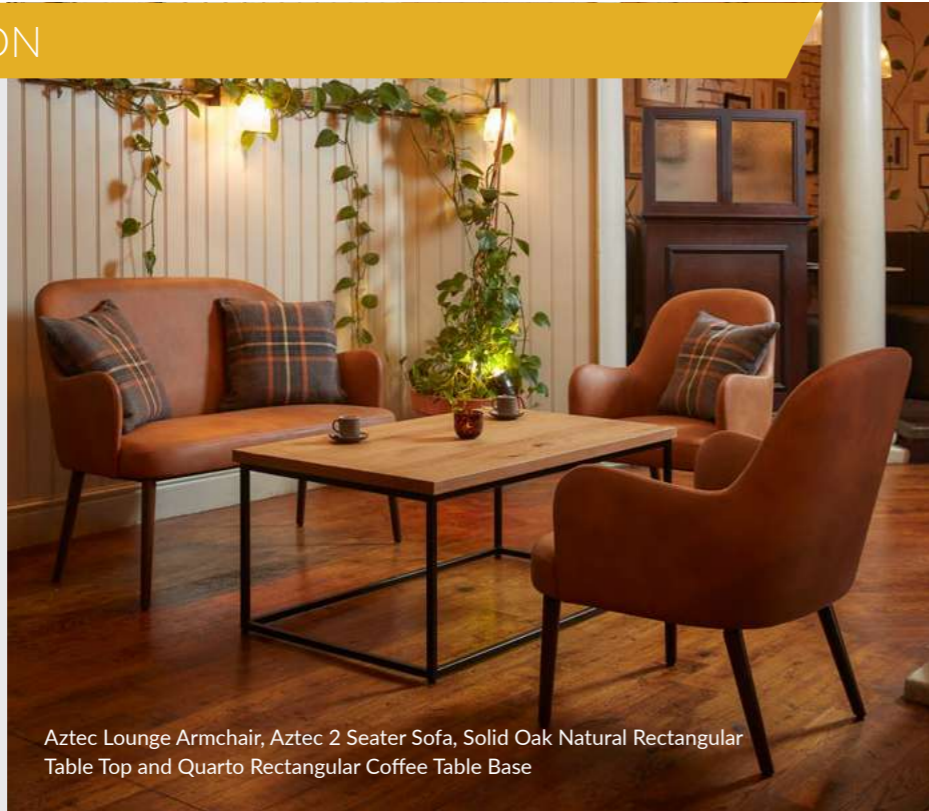

AZTEC COLLECTION

FEATURES AND BENEFITS

- Sturdy beech frame
- Elegant, modern design
- High quality faux leather upholstery
- Deep, padded seat for optimum comfort
- Metal frame under seat for additional strength
- Strong and durable
- For indoor use

COLOURS

Aztec Lounge Armchair, Aztec 2 Seater Sofa, Solid Oak Natural Rectangular Table Top and Quarto Rectangular Coffee Table Base