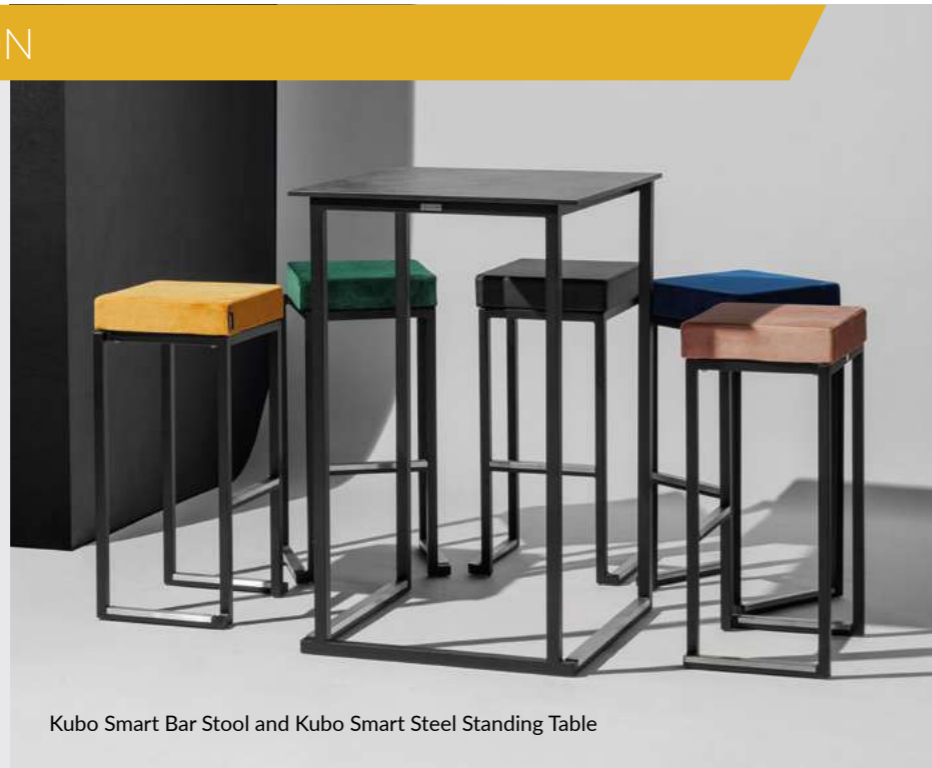

KUBO COLLECTION

FEATURES AND BENEFITS

- Frames constructed from black or white powder-coated steel
- Stackable up to 10 stools or tables
- Transport and storage trolley available
- Tables feature 18mm interchangeable tops
- Stools feature 80mm thick interchangeable seat cushions
- Faux leather or velvet fire-retardant cushions
- For Indoor use

Kubo Smart Bar Stool and Kubo Smart Steel Standing Table