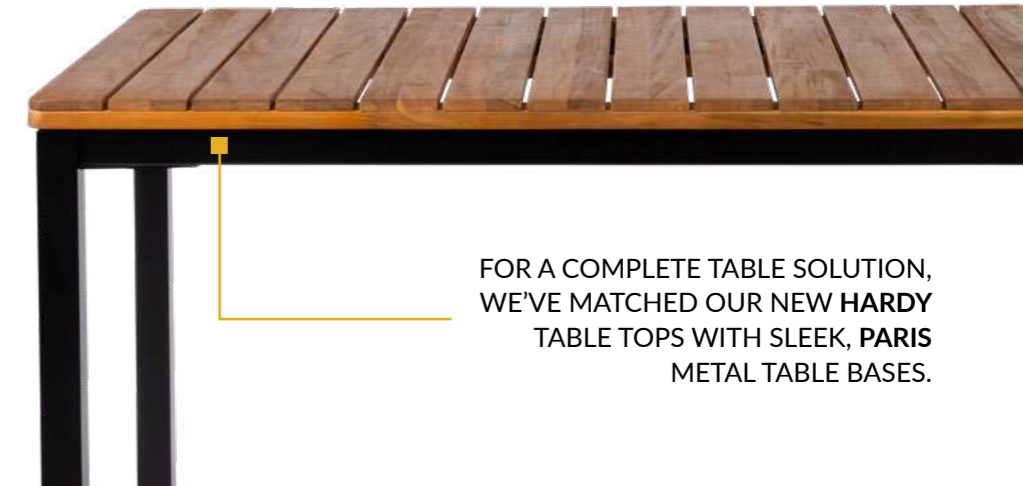

### FEATURES AND BENEFITS

- Crafted from beautiful Acacia wood
- Classic slatted design
- Attractive oiled finish
- Strong and durable
- Easy to fit to a table base
- Available in a variety of shapes and sizes
- Regular maintenance required to prevent discolouration
- For outdoor and indoor use

Hardy Complete Table and Side Chair

NEW

Round Dining Height Table

NEW

Rectangular Dining Height Table

Square Dining Height Table

Crafted from beautiful Acacia wood with classic slatted design

FOR A COMPLETE TABLE SOLUTION, WE'VE MATCHED OUR NEW **HARDY** TABLE TOPS WITH SLEEK, **PARIS** METAL TABLE BASES.