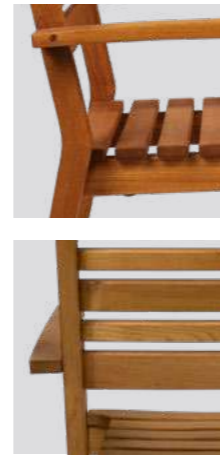

OUTDOOR WOODEN FURNITURE

Our wooden ranges are crafted to withstand the high turnover of busy commercial spaces while maintaining their structural integrity. Whether it's heavy-duty dining tables or contemporary poseur-height furniture, these pieces are designed to add natural, organic warmth.

MORE COLLECTION

BAR STOOL

MORE COLLECTION

Other heights and sizes are available.

ICE COLLECTION

Other heights and sizes are available.